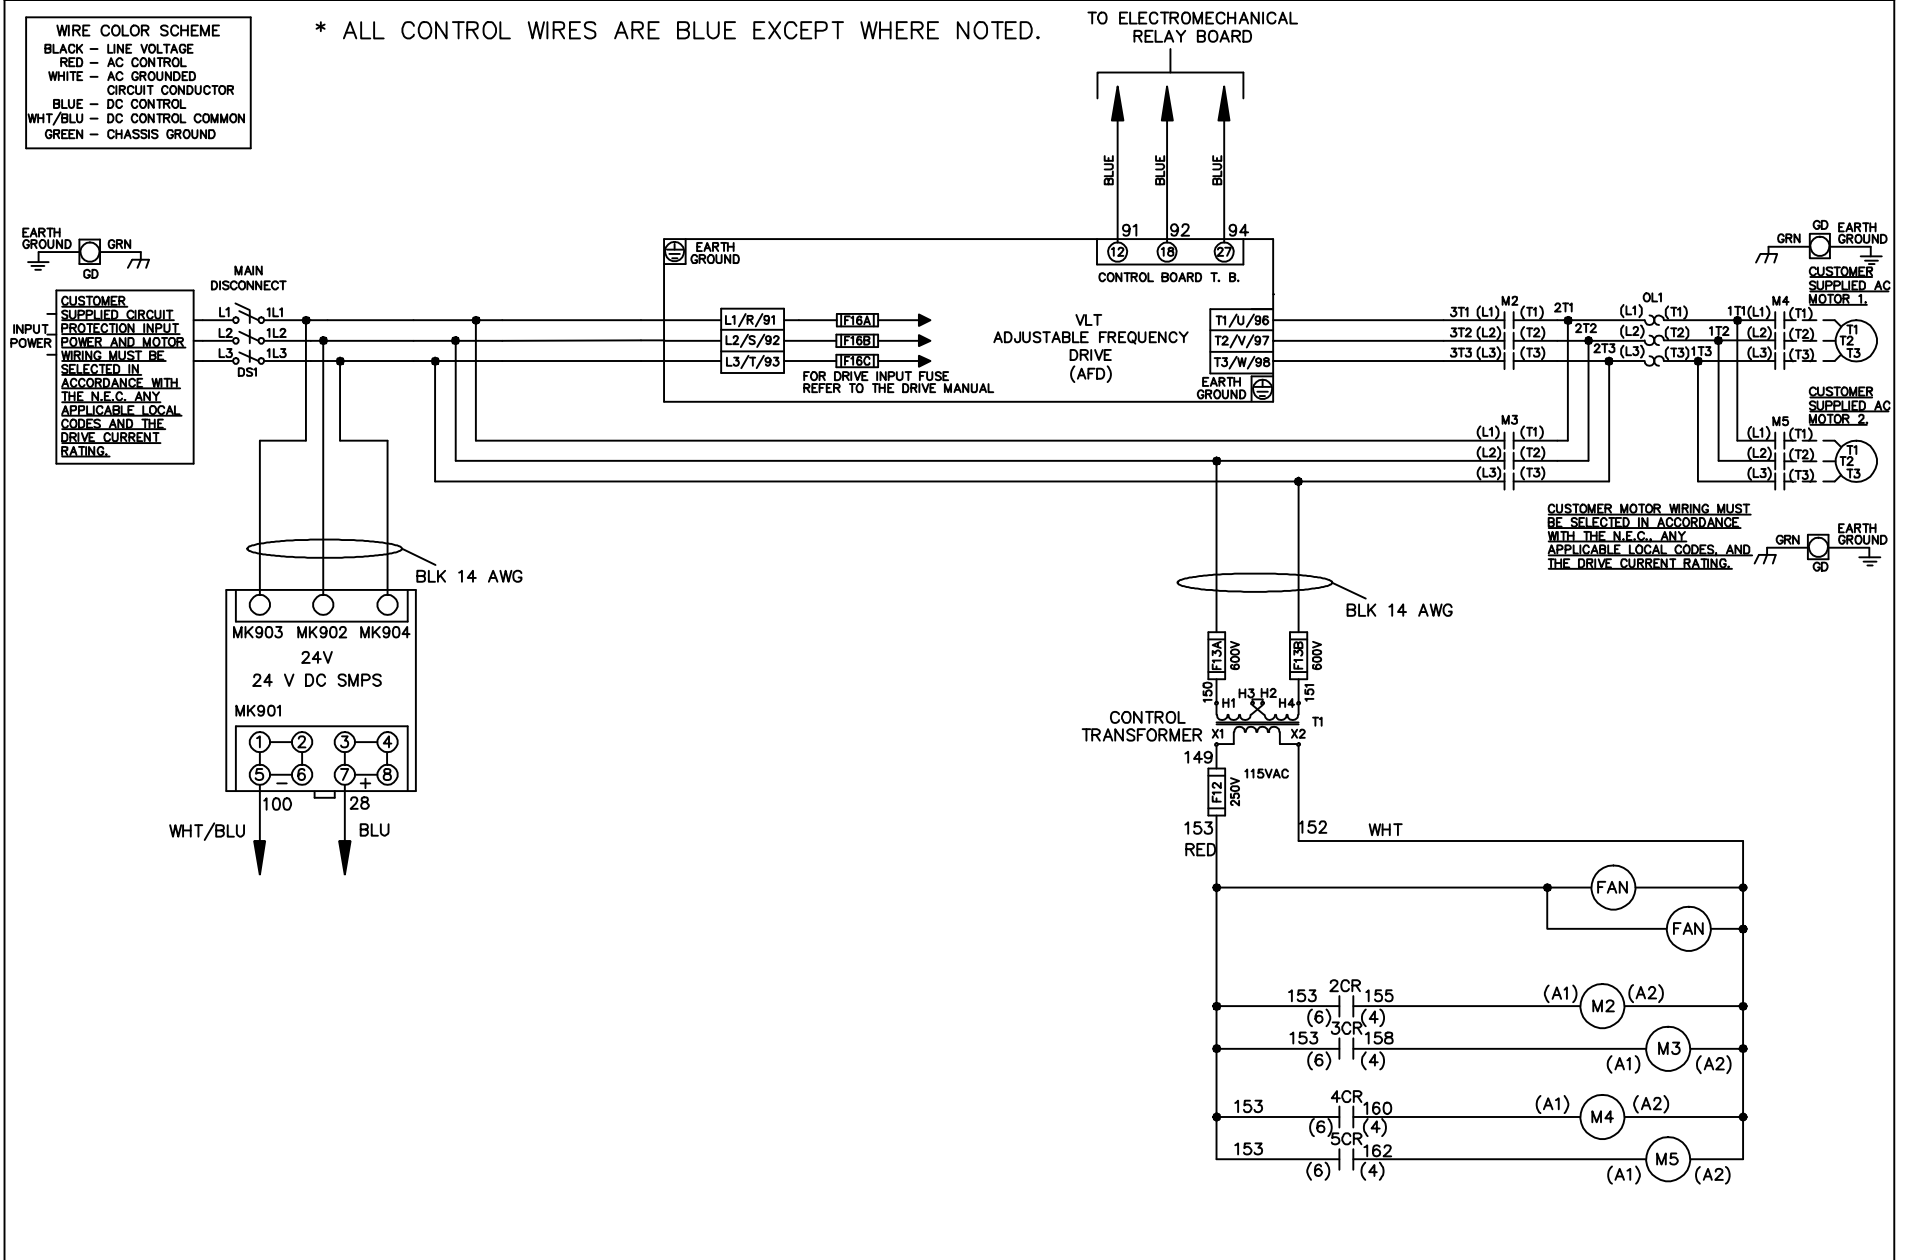

WIRE COLOR SCHEME	
BLACK	- LINE VOLTAGE
RED	- AC CONTROL
WHITE	- AC GROUNDED
	- CIRCUIT CONDUCTOR
BLUE	- DC CONTROL
WHT/BLU	- DC CONTROL COMMON
GREEN	- CHASSIS GROUND

* ALL CONTROL WIRES ARE BLUE EXCEPT WHERE NOTED.

			- NOTICE -		DRN JNW 2/14/07		NAME460 VOLT,2C,MAIN DISC ,DRIVE FUSE,EMB1,FRAME D1-D2 ,NO REACTOR & DVDT,CMS			<i>Danfoss</i>	
A	SP08061	10/08	THIS DOCUMENT CONTAINS PROPRIETARY INFORMATION OF DANFOSS DRIVES. IT IS LOANED BY DANFOSS DRIVES SUBJECT TO THE CONDITIONS THAT IT AND THE INFORMATION EMBODIED THEREIN SHALL BE USED ONLY FOR RECORD AND REFERENCE PURPOSES, SHALL NOT BE USED OR CAUSED TO BE USED IN ANY WAY PREJUDICIAL TO THE INTERESTS OF DANFOSS DRIVES, SHALL NOT BE REPRODUCED OR COPIED IN WHOLE OR IN PART, OR DISCLOSED TO ANYONE WITHOUT THE DIRECT WRITTEN PERMISSION OF DANFOSS DRIVES AND SHALL BE RETURNED UPON REQUEST.			APR	MODEL	PAGE 1 OF 2	SIZE A	DWG NO.	174U2978
REV	ECN	DATE									

DRN JNW
 2/14/07
 APR

NAME 460 VOLT, 2C, MAIN DISC
 DRIVE FUSE, EMB1, FRAME D1-D2
 NO REACTOR & DVDI, CMS
 MODEL
 PAGE 2 OF 2
 SIZE A
 DWG NO. 174U2978

CONTACT SEQUENCE CHART FOR S1
 X INDICATES CONTACT CLOSED

POSITION	DRIVE	OFF	BYPASS
13-14			X
23-24	X		

CONTACT SEQUENCE CHART FOR S2
 X INDICATES CONTACT CLOSED

POSITION	MOTOR 1	AUTO	MOTOR 2
11-12	X	X	
13-14			X
21-22		X	X
23-24	X		

FACTORY SETTING

CUSTOMER CONNECTIONS X55, X56
 CLASS 2 POWER SOURCE
 REQUIRED FOR FIELD CONNECTION
 USE CLASS 1 CONDUCTORS
 CONDUCTOR SIZE 28-14 AWG