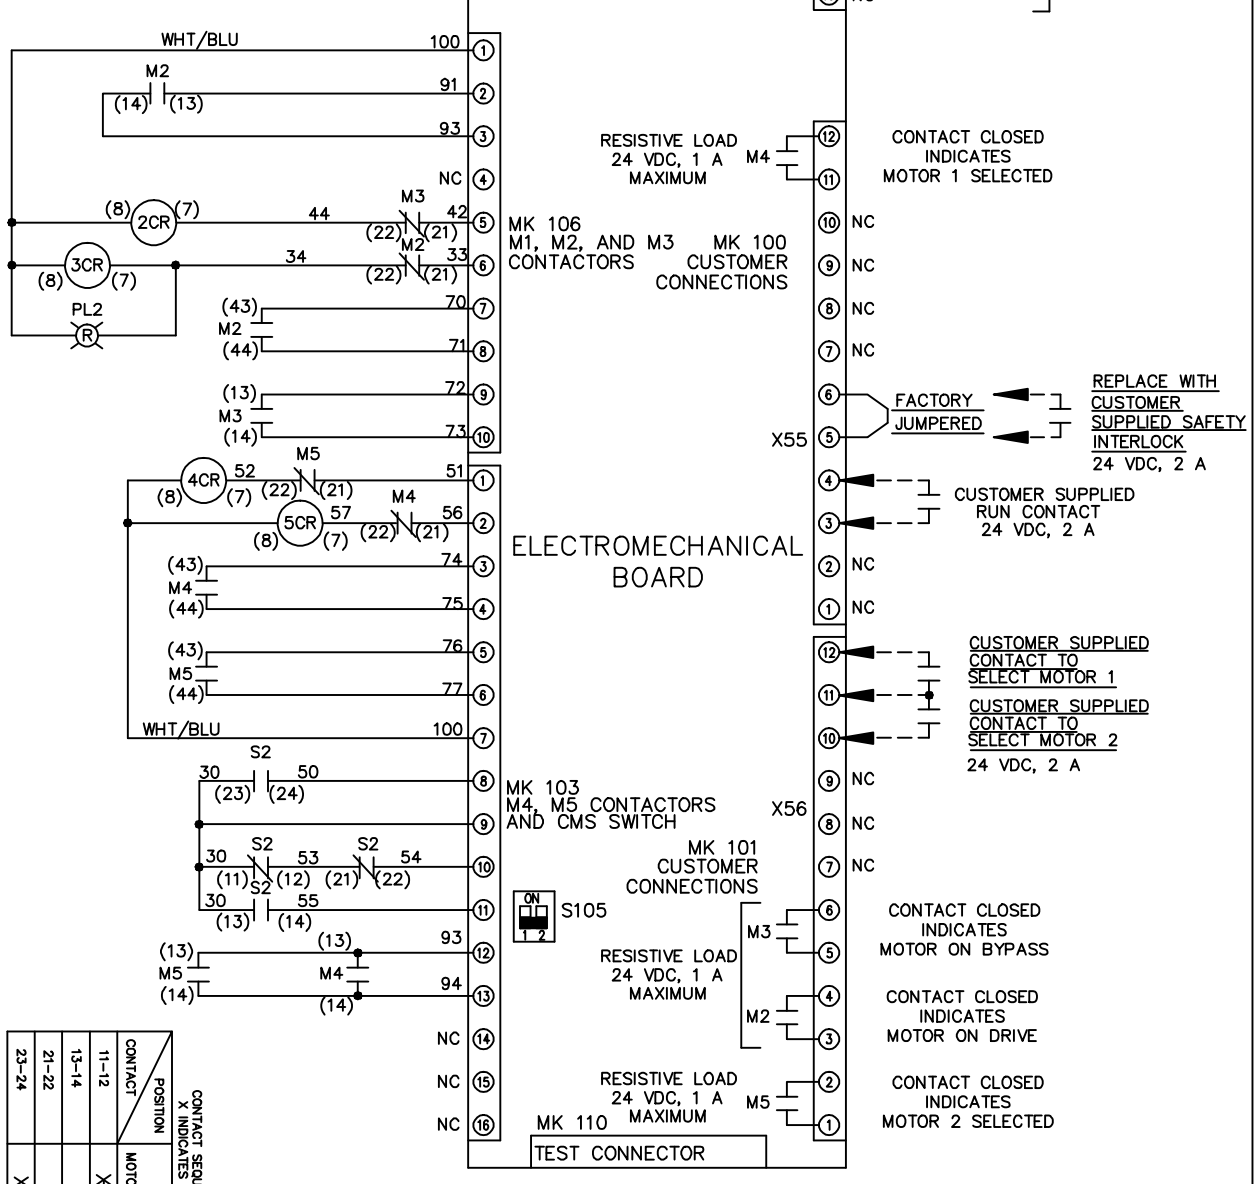

WIRE COLOR SCHEME	
BLACK	- LINE VOLTAGE
RED	- AC CONTROL
WHITE	- AC GROUNDED
	- CIRCUIT CONDUCTOR
BLUE	- DC CONTROL
WHT/BLU	- DC CONTROL COMMON
GREEN	- CHASSIS GROUND

* ALL CONTROL WIRES ARE BLUE EXCEPT WHERE NOTED.

			- NOTICE -		DRN JNW 2/14/07		NAME460 VOLT,2C,MAIN DISC ,DRIVE FUSE,EMB1,FRAME D1-D2 ,NO REACTOR & DVDT,CMS			<i>Danfoss</i>	
A	SP08061	10/08	THIS DOCUMENT CONTAINS PROPRIETARY INFORMATION OF DANFOSS DRIVES. IT IS LOANED BY DANFOSS DRIVES SUBJECT TO THE CONDITIONS THAT IT AND THE INFORMATION EMBODIED THEREIN SHALL BE USED ONLY FOR RECORD AND REFERENCE PURPOSES, SHALL NOT BE USED OR CAUSED TO BE USED IN ANY WAY PREJUDICIAL TO THE INTERESTS OF DANFOSS DRIVES, SHALL NOT BE REPRODUCED OR COPIED IN WHOLE OR IN PART, OR DISCLOSED TO ANYONE WITHOUT THE DIRECT WRITTEN PERMISSION OF DANFOSS DRIVES AND SHALL BE RETURNED UPON REQUEST.			APR	MODEL	PAGE 1 OF 2	SIZE A	DWG NO.	174U2978
REV	ECN	DATE									

DRN JNW
 2/14/07
 APR

NAME 460 VOLT, 2C, MAIN DISC
 DRIVE FUSE, EMB1, FRAME D1-D2
 NO REACTOR & DVDI, CMS
 MODEL
 PAGE 2 OF 2
 SIZE A
 DWG NO. 174U2978

CONTACT SEQUENCE CHART FOR S1
 X INDICATES CONTACT CLOSED

POSITION	DRIVE	OFF	BYPASS
13-14			X
23-24	X		

CONTACT SEQUENCE CHART FOR S2
 X INDICATES CONTACT CLOSED

POSITION	MOTOR 1	AUTO	MOTOR 2
11-12	X	X	
13-14			X
21-22		X	X
23-24	X		

FACTORY SETTING

CUSTOMER CONNECTIONS X55, X56
 CLASS 2 POWER SOURCE
 REQUIRED FOR FIELD CONNECTION
 USE CLASS 1 CONDUCTORS
 CONDUCTOR SIZE 28-14 AWG